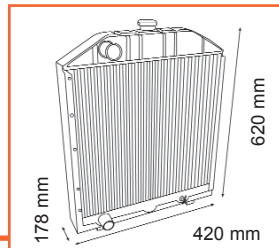

TEF
20C Diesel

30/150-2