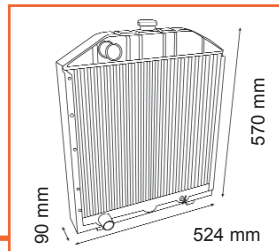

# John Deere Landini / Massey Ferguson

26/150-68

RE62841

5500  
5500N