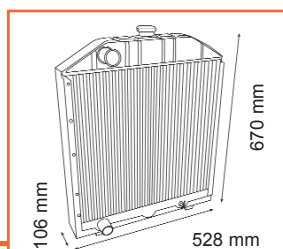

26/150-69

6300, 6400, SE6300, SE6400 (192066⇒)

26/150-75

6100, 6200, SE6100, SE6200 (192066⇒)
6010, 6110, 6210, 6310, 6410

26/150-71

7600, 7700, 7800
7610, 7710, 7810

26/150-72

7200, 7400

26/150-105

5200, 5300, 5400
5300N, 5400N

Part numbers are quoted for reference purposes only.
Our parts and accessories are not original.

"THE RELIABLE SERVICE"

Wir vertreiben keine Originalteile.
Die Nummern dienen lediglich als Beschreibung.