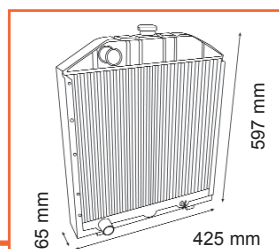

35
87mm Petrol
A3.144 & A3.152

30/150-76