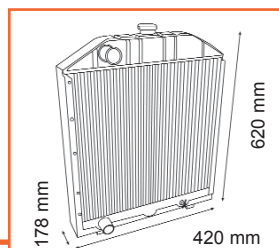

## Massey Ferguson

30/150-1

9617

TEF  
20C Diesel

30/150-2

894357M92

FE35  
23C Diesel

30/150-3