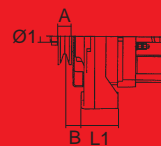

ALTERNATORS ALTERNADORES

JOHN-DEERE

LAMBORGHINI

Ref. - OEM
Ref. - OEM

JOHN-DEERE

Combines / Cosechadora
925, 935, 945, 952, 955, 965, 975

62/920-17
Iskra
(AL36100)

14 V / 33 A

62/919-16

1032, 1042, 1052, 1055 (⇒ 6/89)

62/920-16
Iskra
(AL35998,
AL67175,
AL81436)

14 V / 55 A

62/919-17

62/920-19
Iskra
(AL81437)

14 V / 80 A

62/919-18

1032, 1042, 1052, 1055 (7/89 ⇒)

62/920-113
Iskra

14 V / 65 A

62/919-17

Serie 3000 Serie

62/920-21
Iskra
(AL 78690,
AL67176,
AL81437,
AZ38462)

14 V / 95 A

62/919-29

LAMBORGHINI

483,
C362, C453, C533,
R235,
R483, R513 (⇒ 1/85)

62/920-17
Iskra

14 V / 33 A

62/919-16

Part numbers are quoted for reference purposes only.
Our parts and accessories are not original.

"THE RELIABLE SERVICE"

Las referencias originales tienen un propósito identificativo.
Nuestras piezas no son originales.