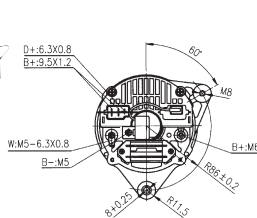

14 V / 70 A

62/919-3

Ø1

17

L2

82

9080, Advantage, Blizzard,
Cingolato, Frutteto, Legend,
Series 60, 80 Series

62/920-123
Iskra
(3536265M1,
3551780M91,
3552682M91)