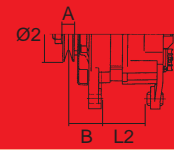

ALTERNATORS ALTERNADORES

Ref. - OEM
Ref. - OEM