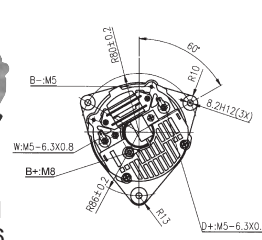

Ø2 A B L1
68 10 21 56

Part numbers are quoted for reference purposes only.
Our parts and accessories are not original.

"THE RELIABLE SERVICE"

Las referencias originales tienen un propósito identificativo.
Nuestras piezas no son originales.