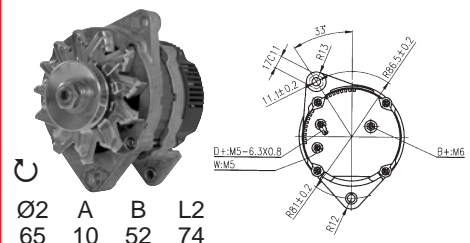

62/920-69
Iskra

14 V / 55 A

62/919-21