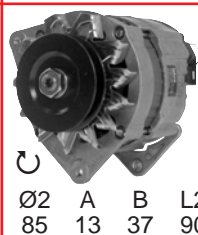

Serie 300 Serie
698, 699

See next / Ver página posterior ⇨

62/920-10
Iskra
(3477851M91,
3538541M91)

14 V / 65 A

62/919-17
⇨ 03/97

62/919-3
04/97 ⇨

Part numbers are quoted for reference purposes only.
Our parts and accessories are not original.