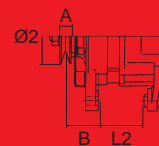

"THE RELIABLE SERVICE"

ALTERNATORS ALTERNADORES

RENAULT
D.M.A.

Ref. - OEM
Ref. - OEM

RENAULT D.M.A.

↔ See previous / Ver página anterior
Single pulley
Polea simple

62/920-66
Valeo A13N69
43294450
433472
(7704001233,
6005003141)