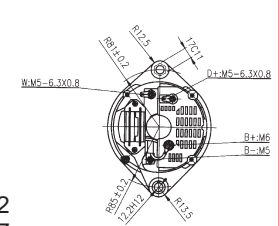

Antares 100, Argon 50, 60, 70,
Aster 60, 70, Dorado 60, 70,
Economy 50, 60, 70,
Explorer 60, 70, 80, 90,
Frutteto 60, 75, 85,
Golden 60, 75, 85,
Laser 100, 110, 130, 150,
Silver 80, 90, 100, Solar 50, 60

62/920-30
Iskra
(294393200,
294393700,
294394000,
294395500,
294395700,
294393200,
294394200)

14 V / 65 A

62/919-21