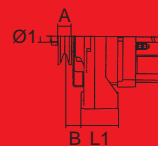

ALTERNATORS ALTERNADORES

FENDT

FERMEC

FIATAGRI
NEW HOLLAND

Ref. - OEM
Ref. - OEM

FENDT

↔ See previous / Ver página anterior
Series 300, 600 Series

62/920-102
Iskra

14 V / 80 A

62/919-3

Series 300, 500, 600 Series
TD226B6 Engine
Motor TD226B6

62/920-124
(G198902011010)

14 V / 120 A

Series 800, 900 Series
MAN Engine
Motor MAN
(2 per tractor / 2 por tractor)

62/920-125
Iskra
(F920901010010)

14 V / 90 A

Series / Series
300, 500, 700, 800, 900
Deutz BF1013 Engine
Motor Deutz BF1013

62/920-126
Iskra
(G515900010100)

14 V / 143 A

FERMEC

640B, 650B, 660B, 750, 760, 860,
960, 965
Perkins Engine
Motor Perkins

62/920-115
Iskra
(6106495M91)

14 V / 95 A

62/919-18

FIATAGRI NEW HOLLAND

250, 300, 350, 400, 450, 500, 540,
550, 600, 650, 750, 850, 900, 1000,
1300
See next / Ver página posterior ↔

62/920-94
Real
(4152612,
4474904)

14 V / 42 A

62/919-23
Separate
Separado

Part numbers are quoted for reference purposes only.
Our parts and accessories are not original.

"THE RELIABLE SERVICE"

Las referencias originales tienen un propósito identificativo.
Nuestras piezas no son originales.