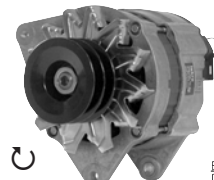

9080, Advantage, Blizzard,
Cingolato, Frutteto, Legend,
Series 60, 80 Series

62/920-123
Iskra
(3536265M1,
3551780M91,
3552682M91)

14 V / 65 A

62/919-17

⇨ 03/97

62/919-3

04/97 ⇨

Ø2

2x72

A

13

B

38

L2

82