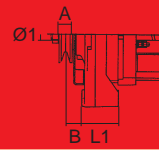

ALTERNATORS ALTERNADORES

Ref. - OEM
Ref. - OEM