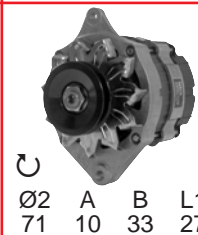

14 V / 55 A

62/919-35
(505E010)

62/920-57
Iskra
(3467043M91,
3581387M1,
3581388M1,
3930502R91)

14 V / 65 A

62/919-21

62/920-50
Iskra
(1691795M92,
1895398M91,
3405390M1,
3474596M91)

14 V / 65 A

62/919-17