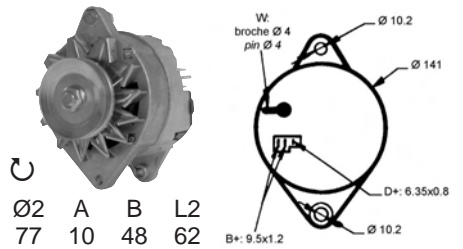

62/920-98
Iskra
(294390900)

14 V / 33 A

62/919-16

62/920-89
Valeo 9AR5006G
432991F0
(294391300)

14 V / 45 A

62/919-37

Part numbers are quoted for reference purposes only.
Our parts and accessories are not original.