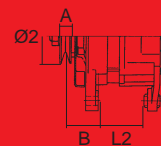

ALTERNATORS ALTERNADORES

FIATAGRI
NEW HOLLAND

FORD
NEW HOLLAND

Ref. - OEM
Ref. - OEM

FIATAGRI NEW HOLLAND

1180, 1280, 1380, 1580, 1880

62/920-22
Iskra
(4746400,
4787665)

14 V / 55 A

62/919-17

M100, M115, M135, M160

62/920-46
Iskra
(82002328)

14 V / 65 A

62/919-17

FORD NEW HOLLAND

Major, Super Major,
Dexta, Super Dexta

62/910-1
(E1ADN10001,
81806433)

12 V / 11 A

62/919-1 (A)
62/919-2 (B)

2000, 3000, 4000, 5000, 7000, 8000

62/910-4 (C)
(C7NN10000C,
81816845)

12 V / 22 A

62/919-7
(11 Amp.)
62/919-8
(22 Amp.)

2310, 2600, 2610, 2810, 2910, 3600,
3610, 3900, 3910, 4100, 4110, 4600,
4610, 5110, 5600, 5610, 5610S,
5700, 5900, 6600, 6610, 6610S,
6700, 6710, 6810S, 7010, 7600,
7610, 7610S, 7700, 7710, 7810,
7810S, 8010

62/920-87
Valeo 9AR2918G
(E3NN10B376AD,
83961474)

14 V / 45 A

62/919-22

3230, 3430, 3930, 4130, 4630, 4830,
5030 (Less cab / Sin cabina)

62/920-4
Iskra
(E7NN10B376AB,
81863039)

14 V / 55 A

62/919-17

(A) Round plugs / Enchufe redondo
(B) Flat plugs / Enchufe plano

(C) With tacho drive / Con reenvío de cuentahoras

Part numbers are quoted for reference purposes only.
Our parts and accessories are not original.

Las referencias originales tienen un propósito identificativo.
Nuestras piezas no son originales.

"THE RELIABLE SERVICE"