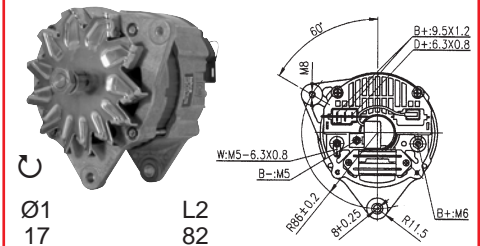

Ø1 17
L2 82

Part numbers are quoted for reference purposes only.
Our parts and accessories are not original.

"THE RELIABLE SERVICE"

Las referencias originales tienen un propósito identificativo.
Nuestras piezas no son originales.