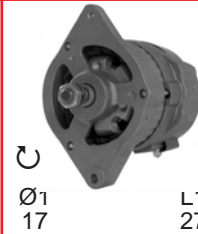

62/920-81
Valeo 432983GO
9AR2566K
(1618473M91,
1699872M1,
1875955M1,
3405393M2,
3465095M91,
908487M2)

14 V / 55 A

62/919-35
(505E010)