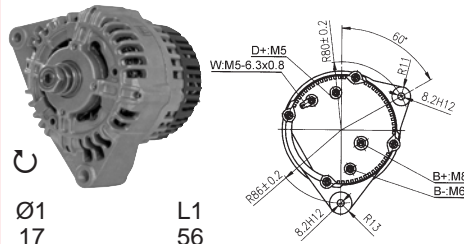

Series 800, 900 Series
MAN Engine
Motor MAN
(2 per tractor / 2 por tractor)

62/920-125
Iskra
(F920901010010)

14 V / 90 A