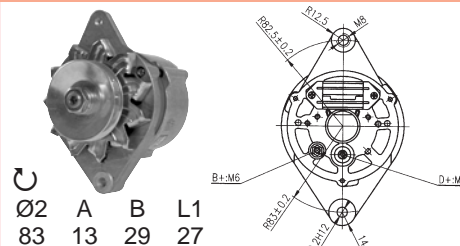

ALTERNATORS ALTERNADORES

JOHN-DEERE

LAMBORGHINI

Ref. - OEM
Ref. - OEM

JOHN-DEERE

Combines / Cosechadora
925, 935, 945, 952, 955, 965, 975

62/920-17
Iskra
(AL36100)

14 V / 33 A

62/919-16