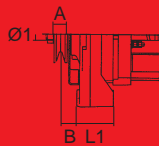

ALTERNATORS ALTERNADORES

Ref. - OEM
Ref. - OEM