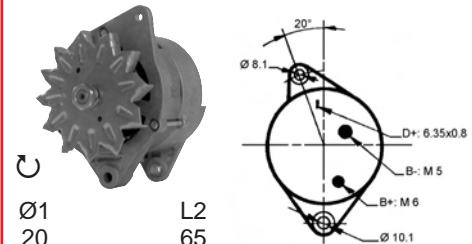

Ø1 20 L2 65

Part numbers are quoted for reference purposes only.
Our parts and accessories are not original.

Las referencias originales tienen un propósito identificativo.
Nuestras piezas no son originales.

"THE RELIABLE SERVICE"