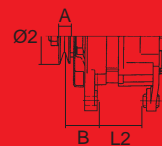

ALTERNATORS ALTERNADORES

JOHN-DEERE

LAMBORGHINI

Ref. - OEM
Ref. - OEM

JOHN-DEERE

Combines / Cosechadora
925, 935, 945, 952, 955, 965, 975

62/920-17
Iskra
(AL36100)

14 V / 33 A

62/919-16

1032, 1042, 1052, 1055 (⇒ 6/89)

62/920-16
Iskra
(AL35998,
AL67175,
AL81436)

14 V / 55 A

62/919-17

62/920-19
Iskra
(AL81437)

14 V / 80 A

62/919-18

1032, 1042, 1052, 1055 (7/89 ⇒)

62/920-113
Iskra

14 V / 65 A

62/919-17

Serie 3000 Serie

62/920-21
Iskra
(AL 78690,
AL67176,
AL81437,
AZ38462)

14 V / 95 A

62/919-29

LAMBORGHINI

483,
C362, C453, C533,
R235,
R483, R513 (⇒ 1/85)

62/920-17
Iskra

14 V / 33 A

62/919-16

Part numbers are quoted for reference purposes only.
Our parts and accessories are not original.

"THE RELIABLE SERVICE"

Las referencias originales tienen un propósito identificativo.
Nuestras piezas no son originales.