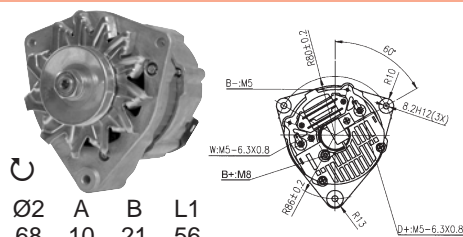

ALTERNATORS ALTERNADORES

SPERRY
NEW HOLLAND

SAME

Ref. - OEM
Ref. - OEM

SPERRY NEW HOLLAND

8060, 8070, 8080

62/920-34
Iskra

14 V / 65 A

62/919-21
⇒ 03/97

62/919-3
04/97 ⇒