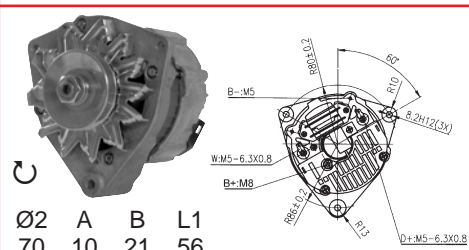

62/919-3

04/97 ⇐

62/920-102
Iskra
(1532068C1)

14 V / 80 A

62/919-3

Part numbers are quoted for reference purposes only.
Our parts and accessories are not original.

"THE RELIABLE SERVICE"

Las referencias originales tienen un propósito identificativo.
Nuestras piezas no son originales.