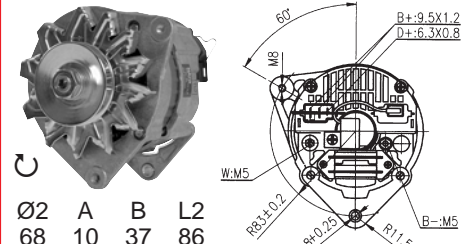

62/920-24
Iskra

14 V / 55 A

62/919-17