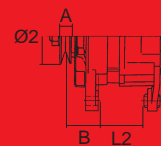

ALTERNATORS ALTERNADORES

CASE-IH
EUROPE

Ref. - OEM
Ref. - OEM

CASE-IH EUROPE

⇐ See previous / Ver página anterior
321, 431, 531, 554, 644, 743, 744,
844, 845, 856, 946
+ XL types / Tipos XL

62/920-84
Valeo 9AR2799G
432988A
(3138942R91,
3218239R91)

14 V / 45 A

62/919-20

62/920-65
Iskra
(3138942R91,
3218239R91)

14 V / 55 A

62/919-21

955, 956, 1046, 1055, 1056, 1246,
1255, 1455
+ XL types / Tipos XL

62/920-62
Iskra
(3218544R91)

14 V / 55 A

62/919-21

62/920-64
Iskra
(3218544R91)

14 V / 65 A

62/919-21

62/920-34
Iskra
(3218544R91)

14 V / 65 A

62/919-21

⇒ 03/97

62/919-3

04/97 ⇐

62/920-102
Iskra
(1532068C1)

14 V / 80 A

62/919-3

Part numbers are quoted for reference purposes only.
Our parts and accessories are not original.

"THE RELIABLE SERVICE"

Las referencias originales tienen un propósito identificativo.
Nuestras piezas no son originales.