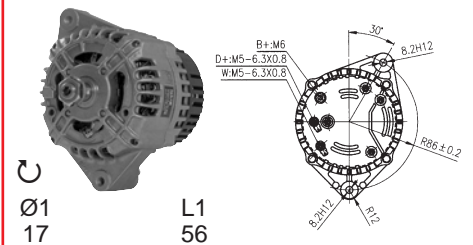

Ø1 L1
17 56

660 Plus, 775,
Formula 115, 135,
Racing 165, 190

62/920-25
Iskra

14 V / 65 A

62/919-17