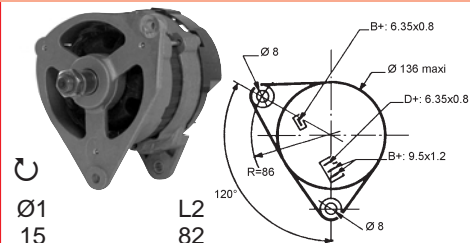

ALTERNATORS ALTERNADORES

LANDINI

Ref. - OEM
Ref. - OEM

LANDINI

3 & 4 cylinders engines
Motores 3 y 4 cilindros

62/920-26
Valeo 9AR2917G

14 V / 45 A

62/919-22

62/920-5
Lucas LRA 105
NAB 301
26021243
(3473639M91,
1897453M91,
1897120M91)

14 V / 45 A