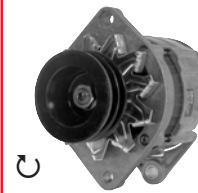

Antares 2 110, 130,
Dorado 70,
Golden 60, 75, 85
Silver 80, 90, 100

62/920-25
Iskra

14 V / 65 A

62/919-17