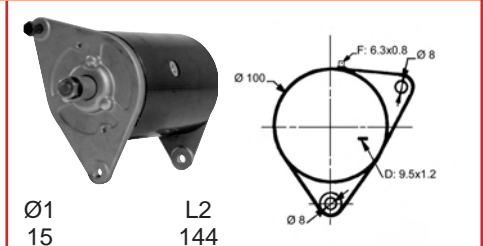

MASSEY-FERGUSON

TE20, FE35, MF35, 65, 122, 130,
133, 135, 140, 145, 148, 152, 154,
155, 158, 165, 168, 174, 175, 178,
184, 188, 194, 254, 765

62/910-1
Lucas LRD101
(2871170,
2871182,
897104M92)

12 V / 11 A

62/919-2
(37RB408)

62/919-5
(37LU403)