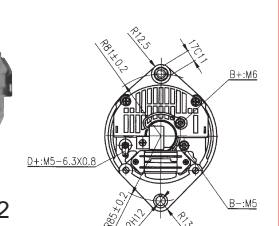

62/920-25
Iskra

14 V / 65 A

62/919-17

62/920-52
Iskra
(294394500)

14 V / 85 A

62/919-30

Part numbers are quoted for reference purposes only.
Our parts and accessories are not original.

"THE RELIABLE SERVICE"