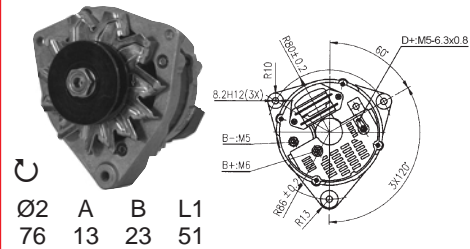

Ø2 A B L1
76 13 23 51

Part numbers are quoted for reference purposes only.
Our parts and accessories are not original.

Las referencias originales tienen un propósito identificativo.
Nuestras piezas no son originales.

"THE RELIABLE SERVICE"