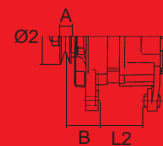

ALTERNATORS ALTERNADORES

LANDINI

Ref. - OEM
Ref. - OEM

LANDINI

3 & 4 cylinders engines
Motores 3 y 4 cilindros

62/920-26
Valeo 9AR2917G

14 V / 45 A

62/919-22

62/920-5
Lucas LRA 105
NAB 301
26021243
(3473639M91,
1897453M91,
1897120M91)

14 V / 45 A

62/920-24
Iskra

14 V / 55 A

62/919-17

62/920-69
Iskra

14 V / 55 A

62/919-21

6 cylinders engines
Motores 6 cilindros

See next / Ver página posterior ⇒

62/920-87
Valeo 9AR2918G
(3536264M91)

14 V / 45 A

62/919-22

62/920-4
Iskra
(3536264M91)

14 V / 55 A

62/919-17

Part numbers are quoted for reference purposes only.
Our parts and accessories are not original.

"THE RELIABLE SERVICE"

Las referencias originales tienen un propósito identificativo.
Nuestras piezas no son originales.