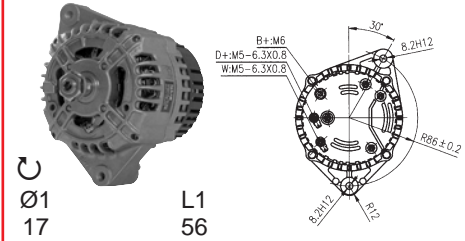

STEYR

UNIVERSAL
U.T.B.

VALMET

VOLVO

ALTERNATORS
ALTERNADORES

Ref. - OEM
Ref. - OEM

STEYR

9105, 9115, 9125, 9145

62/920-71
Iskra

14 V / 95 A

62/919-9