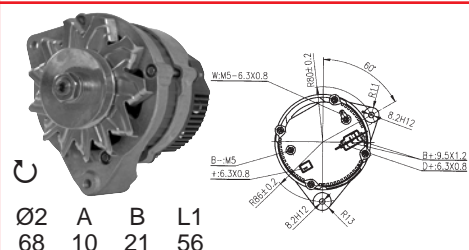

955, 956, 1046, 1055, 1056, 1246,
1255, 1455
+ XL types / Tipos XL

62/920-62
Iskra
(3218544R91)

14 V / 55 A

62/919-21