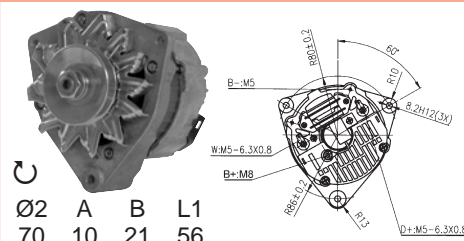

62/920-102
Iskra

14 V / 80 A

62/919-3

Series 300, 500, 600 Series
TD226B6 Engine
Motor TD226B6

62/920-124
(G198902011010)

14 V / 120 A

Series 800, 900 Series
MAN Engine
Motor MAN
(2 per tractor / 2 por tractor)