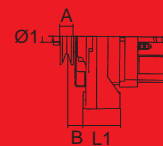

ALTERNATORS ALTERNADORES

LANDINI

Ref. - OEM
Ref. - OEM

LANDINI

3 & 4 cylinders engines
Motores 3 y 4 cilindros

62/920-26
Valeo 9AR2917G

14 V / 45 A

62/919-22

62/920-5
Lucas LRA 105
NAB 301
26021243
(3473639M91,
1897453M91,
1897120M91)

14 V / 45 A

62/920-24
Iskra

14 V / 55 A

62/919-17

62/920-69
Iskra

14 V / 55 A

62/919-21

6 cylinders engines
Motores 6 cilindros

See next / Ver página posterior ⇒

62/920-87
Valeo 9AR2918G
(3536264M91)

14 V / 45 A

62/919-22

62/920-4
Iskra
(3536264M91)

14 V / 55 A

62/919-17

Part numbers are quoted for reference purposes only.
Our parts and accessories are not original.

"THE RELIABLE SERVICE"

Las referencias originales tienen un propósito identificativo.
Nuestras piezas no son originales.