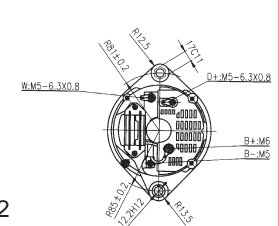

Antares 110, 130,
Frutteto 2 60, 75

62/920-30
Iskra
(294393200,
294393700,
294394000,
294395500,
294395700,
294393200,
294394200)

14 V / 65 A

62/919-21