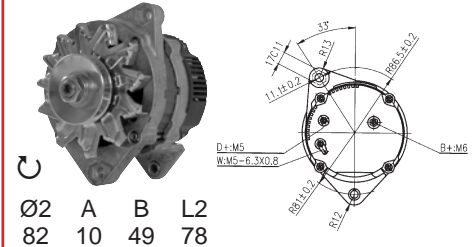

14 V / 65 A

62/919-21

Series 55, 70, 80 Series,
Dionis, Fructus, Pales

62/920-119
Iskra
(6005016172)

14 V / 65 A

62/919-21

Part numbers are quoted for reference purposes only.
Our parts and accessories are not original.