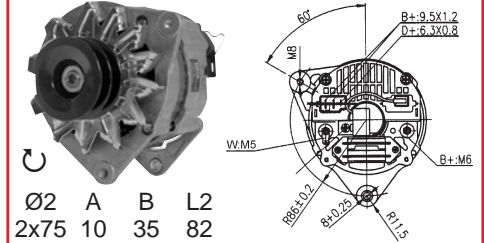

ALTERNATORS ALTERNADORES

CASE-IH
EUROPE

CASE-IH
ENGLAND

CLAAS

Ref. - OEM
Ref. - OEM

CASE-IH EUROPE

CX
70, 80, 90, 100

MC
80, 90, 100
(Perkins 4 cyl. / Perkins 4 cil.)

62/920-122
Iskra
(A188590A1)

14 V / 65 A

62/919-3