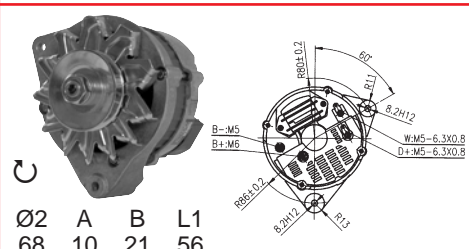

62/920-64
Iskra
(3218544R91)

14 V / 65 A

62/919-21