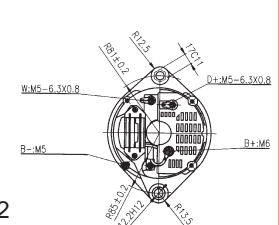

14 V / 65 A

62/919-21

62/920-68
Iskra
(294393200,
294393700,
294394000,
294395500,
294395700,
294393200,
294394200)

14 V / 55 A

62/919-17

Antares 2 110, 130,
Dorado 70,
Golden 60, 75, 85
Silver 80, 90, 100