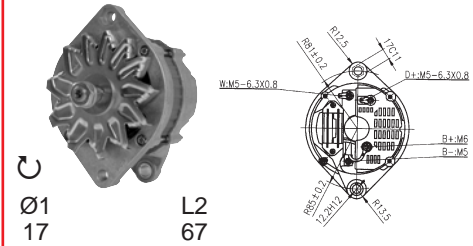

Ø1 L2
17 67

Racing 150, 165, 190,
Agile 660, 660V, 770, 775, 880, 990,
Grand Prix 674-70, 874-90
Premium 850, 950

62/920-71
Iskra
(294394600)

14 V / 95 A

62/919-9