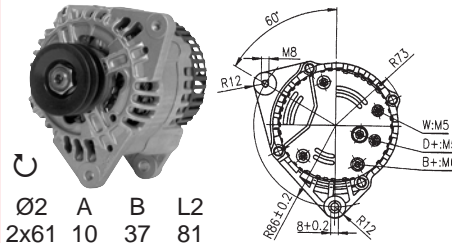

FERMEC

640B, 650B, 660B, 750, 760, 860,
960, 965
Perkins Engine
Motor Perkins

62/920-115
Iskra
(6106495M91)

14 V / 95 A

62/919-18