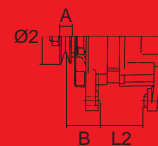

ALTERNATORS ALTERNADORES

FENDT

FERMEC

FIATAGRI
NEW HOLLAND

Ref. - OEM
Ref. - OEM

FENDT

↔ See previous / Ver página anterior
Series 300, 600 Series

62/920-102
Iskra

14 V / 80 A

62/919-3

Series 300, 500, 600 Series
TD226B6 Engine
Motor TD226B6

62/920-124
(G198902011010)

14 V / 120 A

Series 800, 900 Series
MAN Engine
Motor MAN
(2 per tractor / 2 por tractor)

62/920-125
Iskra
(F920901010010)

14 V / 90 A

Series / Series
300, 500, 700, 800, 900
Deutz BF1013 Engine
Motor Deutz BF1013

62/920-126
Iskra
(G515900010100)

14 V / 143 A

FERMEC

640B, 650B, 660B, 750, 760, 860,
960, 965
Perkins Engine
Motor Perkins

62/920-115
Iskra
(6106495M91)

14 V / 95 A

62/919-18

FIATAGRI NEW HOLLAND

250, 300, 350, 400, 450, 500, 540,
550, 600, 650, 750, 850, 900, 1000,
1300
See next / Ver página posterior ↔

62/920-94
Real
(4152612,
4474904)

14 V / 42 A

62/919-23
Separate
Separado

Part numbers are quoted for reference purposes only.
Our parts and accessories are not original.

"THE RELIABLE SERVICE"

Las referencias originales tienen un propósito identificativo.
Nuestras piezas no son originales.