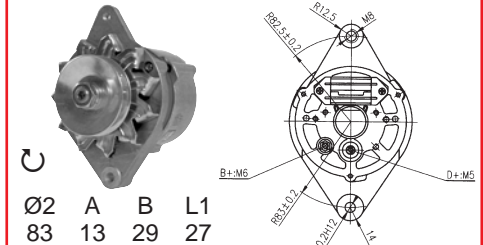

Series 200, 500, 600 Series
Less cab / Sin cabina

62/920-17
Iskra
(1661909M91, 1672844M1,
1676689M92, 1691794M92,
1699871M1, 1699881M93,
1874681M91, 1895271M91,
1897264M91)

14 V / 33 A

62/919-16