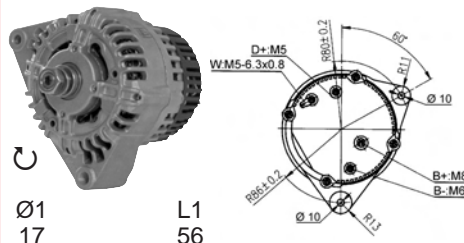

Series / Series
300, 500, 700, 800, 900
Deutz BF1013 Engine
Motor Deutz BF1013

62/920-126
Iskra
(G515900010100)

14 V / 143 A