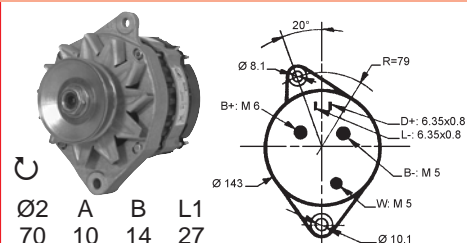

ALTERNATORS ALTERNADORES

RENAULT
D.M.A.

Ref. - OEM
Ref. - OEM

RENAULT D.M.A.

↔ See previous / Ver página anterior
Single pulley
Polea simple

62/920-66
Valeo A13N69
43294450
433472
(7704001233,
6005003141)

14 V / 50 A

62/919-35