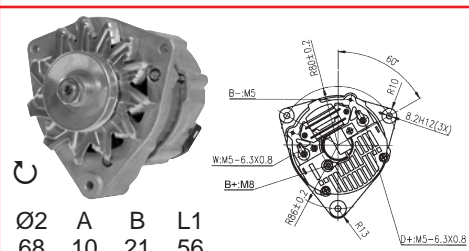

62/919-3

04/97 ⇐

62/920-102
Iskra
(1532068C1)

14 V / 80 A

62/919-3

Part numbers are quoted for reference purposes only.
Our parts and accessories are not original.

"THE RELIABLE SERVICE"

Las referencias originales tienen un propósito identificativo.
Nuestras piezas no son originales.