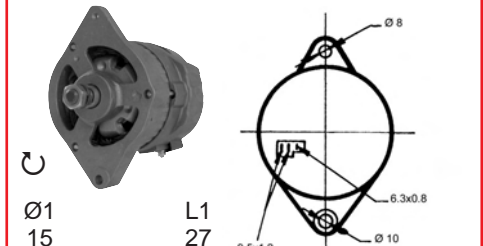

14 V / 33 A

62/919-16

62/920-93
Lucas 24087
LRA361
(1661909M91, 1672844M1,
1676689M92, 1691794M92,
1699871M1, 1699881M93,
1874681M91, 1895271M91,
1897264M91)

14 V / 34 A

62/919-80
(UCB100)

Part numbers are quoted for reference purposes only.
Our parts and accessories are not original.