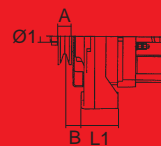

ALTERNATORS ALTERNADORES

KHD-DEUTZ

EICHER

Ref. - OEM
Ref. - OEM

KHD-DEUTZ

↔ See previous / Ver página anterior
Series 06, 07 Series
Serie DX Serie

62/920-34
Iskra
(01171638)

14 V / 65 A

62/919-21
⇒ 03/97

62/919-3
04/97 ⇒

Ø2 A B L1
68 10 21 56

Series / Series
Agrostar
Agroxtra
Agroplus
Agrotron

62/920-102
Iskra
(01171638)

14 V / 80 A

62/919-3

Ø2 A B L1
70 10 21 56

62/920-71
Iskra
(01178607)

14 V / 95 A

62/919-9

Ø1 L1
17 56

24 Volts Assembly / Equipos de 24 V.

62/920-60
Iskra
(03362189)

28 V / 35 A

62/919-32

Ø2 A B L1
69 10 21 56

EICHER

330, 3022, 3026, 3085, 3105, 3133,
3257, 3258, 3357, 3358, 3457, 3458,
3557

62/920-16
Iskra

14 V / 55 A

62/919-17
⇒ 03/97

62/919-3
04/97 ⇒

Ø2 A B L1
87 17 27 56

534, 542, 550, 565, 635, 642, 645,
648, 656, 680, 2070, 2080, 2090,
2100, 3108, 3125, 3145, 3558, 3559,
3560, 3657, 3658, 3659, 3660, 3719,
3720, 3721, 3722, 3723, 3725, 3726,
3728, 4666

62/920-34
Iskra

14 V / 65 A

62/919-21
⇒ 03/97

62/919-3
04-97 ⇒

Ø2 A B L1
68 10 21 56

Part numbers are quoted for reference purposes only.
Our parts and accessories are not original.

"THE RELIABLE SERVICE"

Las referencias originales tienen un propósito identificativo.
Nuestras piezas no son originales.