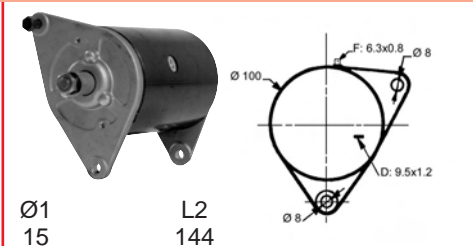

Ø2 A B L2
2x90 10 58 70

LANDINI

3000, 4000, 4500, 5500, 6000,
6500, 7500, 8500

62/910-1
Lucas 22703
(2871170,
2871182)

12 V / 11 A

62/919-1

Ø1 L2
15 144

Part numbers are quoted for reference purposes only.
Our parts and accessories are not original.