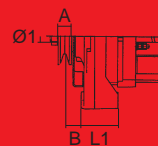

"THE RELIABLE SERVICE"

ALTERNATORS ALTERNADORES

RENAULT
D.M.A.

Ref. - OEM
Ref. - OEM

RENAULT D.M.A.

↔ See previous / Ver página anterior
Single pulley
Polea simple

62/920-66
Valeo A13N69
43294450
433472
(7704001233,
6005003141)