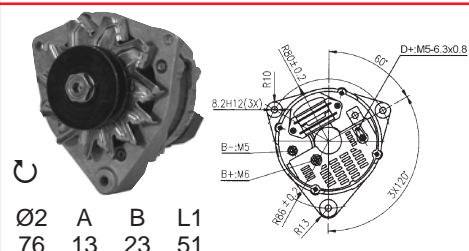

14 V / 45 A

62/919-20

62/920-65
Iskra
(3138942R91,
3218239R91)

14 V / 55 A

62/919-21

955, 956, 1046, 1055, 1056, 1246,
1255, 1455
+ XL types / Tipos XL

62/920-62
Iskra
(3218544R91)

14 V / 55 A