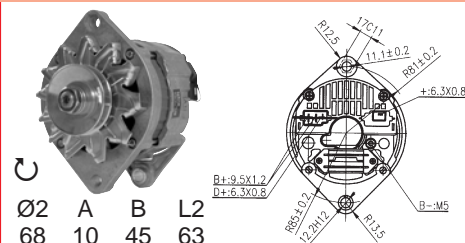

ALTERNATORS ALTERNADORES

FIATAGRI
NEW HOLLAND

FORD
NEW HOLLAND

Ref. - OEM
Ref. - OEM

FIATAGRI NEW HOLLAND

1180, 1280, 1380, 1580, 1880

62/920-22
Iskra
(4746400,
4787665)

14 V / 55 A

62/919-17