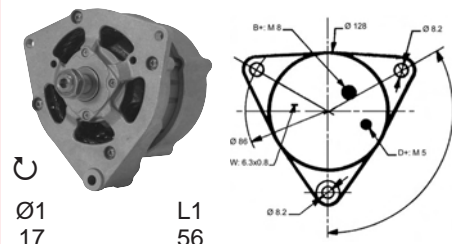

62/920-102
Iskra

14 V / 80 A

62/919-3

Series 300, 500, 600 Series
TD226B6 Engine
Motor TD226B6

62/920-124
(G198902011010)

14 V / 120 A

Series 800, 900 Series
MAN Engine
Motor MAN
(2 per tractor / 2 por tractor)