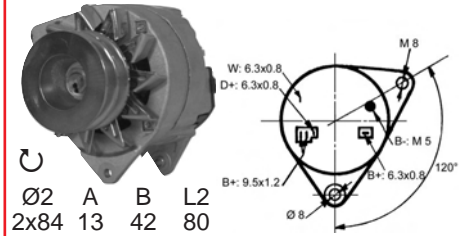

MASSEY
FERGUSON

MERLO

RENAULT
D.M.A.

ALTERNATORS
ALTERNADORES

Ref. - OEM
Ref. - OEM

MASSEY-FERGUSON

⇐ See previous / Ver página anterior

3085, 3095, 3115, 3125, 3630,
3645, 3655, 3670, 3680, 3690,
4215, 4220, 4225, 4235, 4240,
4245, 4255, 4260, 4265, 4270,
6110, 6120, 6130, 6140, 6150,
6160, 6170, 6180, 6190, 6235,
6245, 6255, 6260, 6265, 6270,
6280, 6290, 8110, 8120, 8130,
8140, 8150, 8160, 8925, 8926,
8937, 8939

62/920-74
Valeo 2541290
436273, 2541131
2541400, 2541712
2541713, 2541714
(3581388M1,
3582821M1,
3615942M1,
3618906M1,
3618907M1,
3618908M1,
3714922M1,
3714944M1)

14 V / 70 A