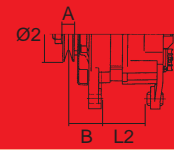

ALTERNATORS ALTERNADORES

Ref. - OEM
Ref. - OEM