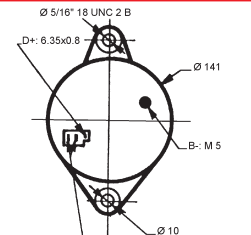

62/920-82
Valeo 432984QO
9AR2862K
(1618473M91,
1674526M1,
1874681M91,
1874758M92,
1875955M91,
1895271M91,
1897264M91,
3381352M91,
3405393M2,
3465095M91,
3467043M91,
908487M2)

14 V / 55 A

62/919-35
(505E010)