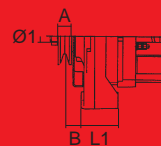

ALTERNATORS ALTERNADORES

FIATAGRI
NEW HOLLAND

FORD
NEW HOLLAND

Ref. - OEM
Ref. - OEM

FIATAGRI NEW HOLLAND

1180, 1280, 1380, 1580, 1880

62/920-22
Iskra
(4746400,
4787665)

14 V / 55 A

62/919-17

M100, M115, M135, M160

62/920-46
Iskra
(82002328)

14 V / 65 A

62/919-17

FORD NEW HOLLAND

Major, Super Major,
Dexta, Super Dexta

62/910-1
(E1ADN10001,
81806433)

12 V / 11 A

62/919-1 (A)
62/919-2 (B)

2000, 3000, 4000, 5000, 7000, 8000

62/910-4 (C)
(C7NN10000C,
81816845)

12 V / 22 A

62/919-7
(11 Amp.)
62/919-8
(22 Amp.)

2310, 2600, 2610, 2810, 2910, 3600,
3610, 3900, 3910, 4100, 4110, 4600,
4610, 5110, 5600, 5610, 5610S,
5700, 5900, 6600, 6610, 6610S,
6700, 6710, 6810S, 7010, 7600,
7610, 7610S, 7700, 7710, 7810,
7810S, 8010

62/920-87
Valeo 9AR2918G
(E3NN10B376AD,
83961474)

14 V / 45 A

62/919-22

3230, 3430, 3930, 4130, 4630, 4830,
5030 (Less cab / Sin cabina)

62/920-4
Iskra
(E7NN10B376AB,
81863039)

14 V / 55 A

62/919-17

(A) Round plugs / Enchufe redondo
(B) Flat plugs / Enchufe plano

(C) With tacho drive / Con reenvío de cuentahoras

Part numbers are quoted for reference purposes only.
Our parts and accessories are not original.

Las referencias originales tienen un propósito identificativo.
Nuestras piezas no son originales.

"THE RELIABLE SERVICE"