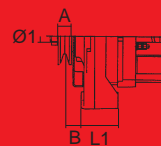

ALTERNATORS ALTERNADORES

CASE-IH
EUROPE

Ref. - OEM
Ref. - OEM

CASE-IH EUROPE

⇐ See previous / Ver página anterior
321, 431, 531, 554, 644, 743, 744,
844, 845, 856, 946
+ XL types / Tipos XL

62/920-84
Valeo 9AR2799G
432988A
(3138942R91,
3218239R91)

14 V / 45 A

62/919-20

62/920-65
Iskra
(3138942R91,
3218239R91)

14 V / 55 A

62/919-21

955, 956, 1046, 1055, 1056, 1246,
1255, 1455
+ XL types / Tipos XL

62/920-62
Iskra
(3218544R91)

14 V / 55 A

62/919-21

62/920-64
Iskra
(3218544R91)

14 V / 65 A

62/919-21

62/920-34
Iskra
(3218544R91)

14 V / 65 A

62/919-21

⇒ 03/97

62/919-3

04/97 ⇐

62/920-102
Iskra
(1532068C1)

14 V / 80 A

62/919-3

Part numbers are quoted for reference purposes only.
Our parts and accessories are not original.

"THE RELIABLE SERVICE"

Las referencias originales tienen un propósito identificativo.
Nuestras piezas no son originales.