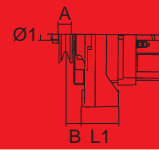

ALTERNATORS ALTERNADORES

Ref. - OEM
Ref. - OEM